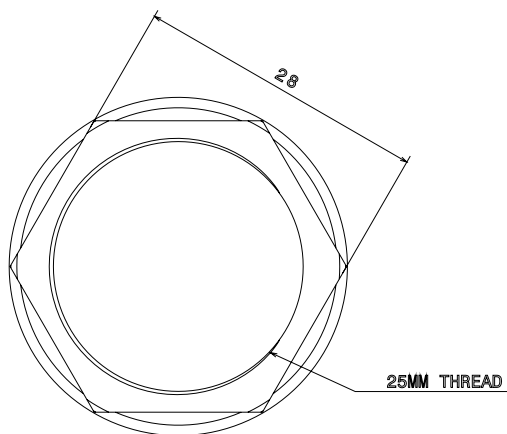

**PRODUCT CODE: PLN25B**  
PVC LOCKNUT

**DESCRIPTION**

25mm PVC Locknut

**FINISH**

Black

**MATERIAL**

PVC

**PACKAGING**

Packed in qty 100

**ADDITIONAL NOTES**

Manufactured to BS4607 part 1

Isometric view

Top view

Side view